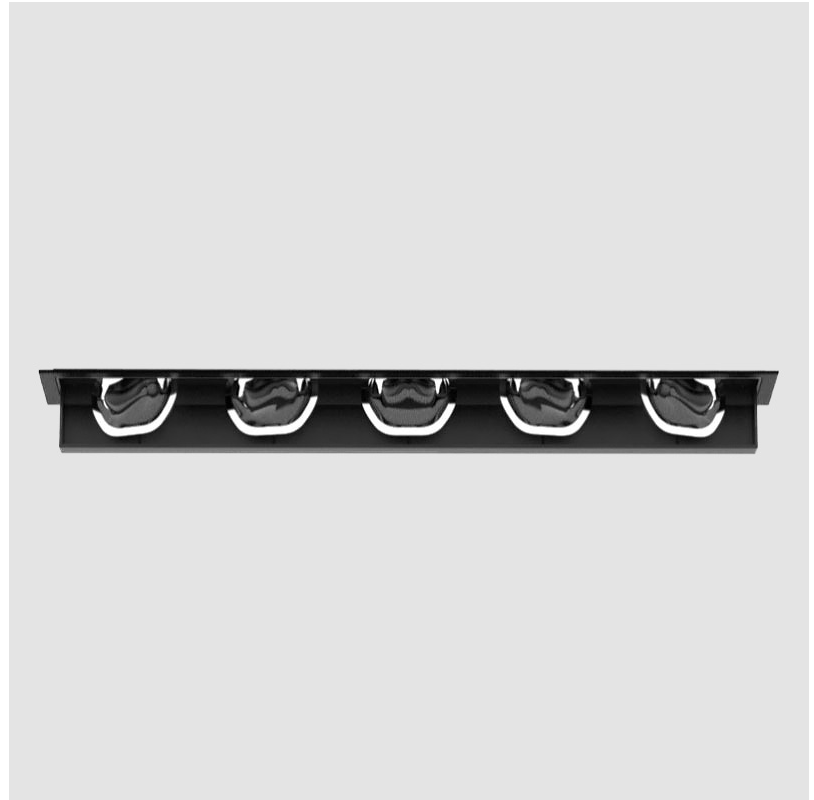

GENERAL

Series: Magiq Wallwash
Brand: Prolicht
Division: Architectural
Mounting Type: Trimless
Mounting Location: Ceiling
Subcategory: Wallwash

PHYSICAL

Shape: Rectangle
Length (mm): 267
Length (in): 10 ½
Width (mm): 36
Width (in): 1 ⅞
Height (mm): 64
Height (in): 2 ½
Ceiling Thickness (mm): 12.5
Ceiling Thickness (in): 1/2
Min. Recessing Depth (mm): 100
Min. Recessing Depth (in): 3 ⅙
Light Distribution: Asymmetric
Weight (kg): 0.943
Weight (lbs): 2.08
Holder Finish: WHI / BLK
Fixture Material: Aluminum Die Cast
Cut-out Measurements: 273mm / 10 ¾" x 42mm / 1 5/8"
Upon Request: Unique Ceiling Thickness

ELECTRICAL

Lamp Type: LED (Zhaga Standard)
Input Wattage (W): 33.4
Total Output Wattage (W): 29.6
Dimming: Tri-Mode (Non-Dimming and Phase Dimming (120Vac only) and 0-10V Dimming)
Driver Included: Yes
Driver Location: Remote
Driver Type: Constant Current - Universal
Driver Class: Class 1
Input Voltage (V): 120 - 277
Constant Current (MA): 500

LED

Number of LEDs: 5
Color Temperature (°K): 2700 / 3000 / 3500 / 4000
Max. Delivered Lumen (lm): 2145 / 2339 / 2145 / 2443
Nominal Lumen (lm): 2375 / 2590 / 2375 / 2705
CRI: >90 CRI
Lamp Life (hrs): 50000
Upon Request: Special Color Temperature

OPTICAL

Reflector: Asymmetric
Upon Request: Special Beam Angles

RATINGS AND CERTIFICATIONS

Certified By: CSA Certified to UL and CSA Standards
IP rating: IP20

100mm
3 15/16"

12 ½ mm
½"

270mm x 38mm
10 5/16" x 1 1/2"